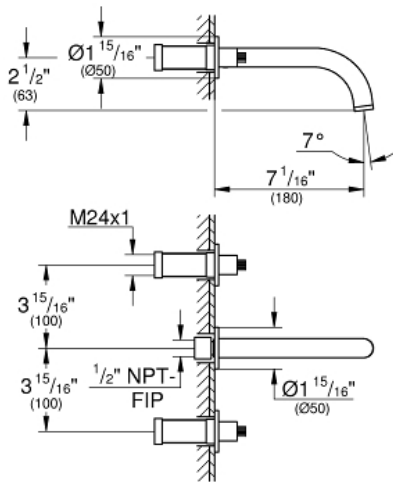

ATRIO
8" Widespread Two-Handle
Bathroom Faucet M-Size

MODEL # 20173003

Pure Freude
an Wasser

GROHE

Product Description:

ATRIO

8" Widespread Two-Handle Bathroom Faucet M-Size

Standard Specification:

- Wall mount
- **GROHE StarLight** chrome finish
- Valves hot/cold with 1/2" (13mm) cartridge (90°)
- Center distance 7 7/8" (200mm)
- Handles sold separately
- Requires Vessel Rough-In Valve (33 885)
- For vessel sink pop-up drain 28 754
- Less handles – order (18 026) or (18 027) (sold separately)
- Flow rate: 1.2 gpm (4.5 l/min)